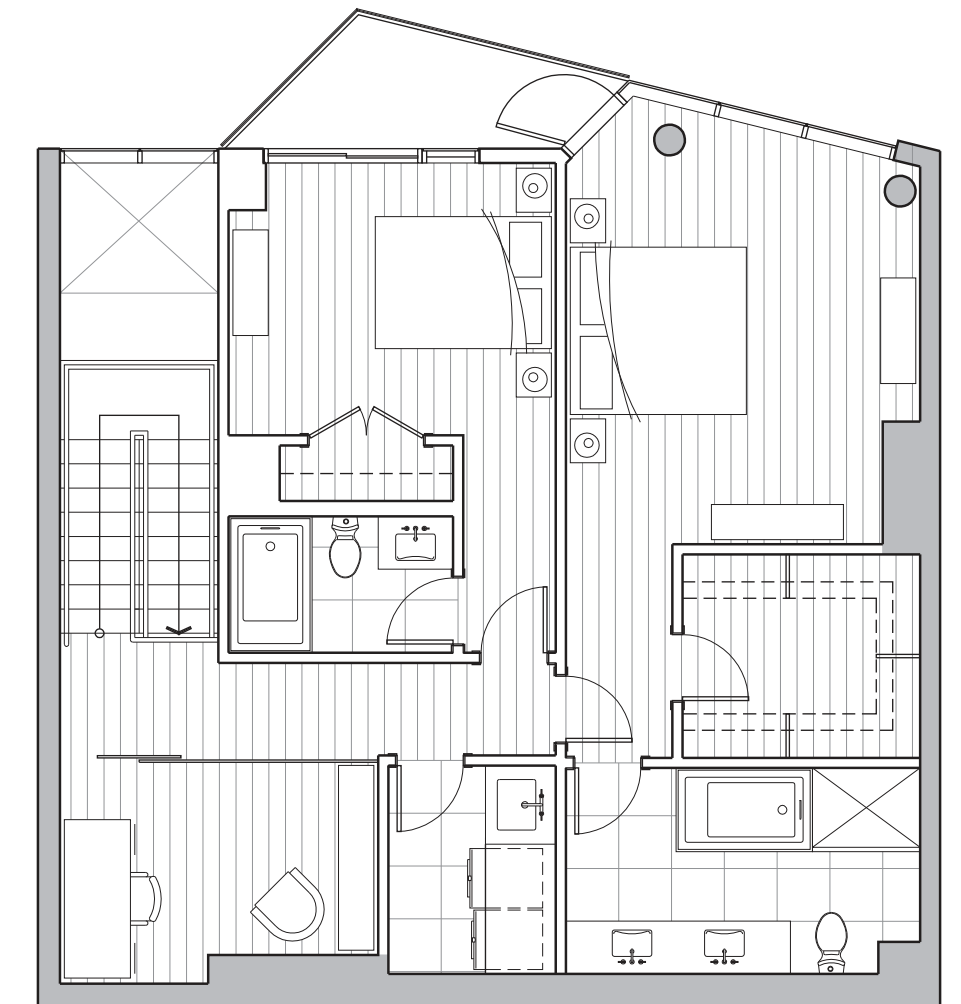

# MAJESTIC VILLA

## SUITE 109

**2 BEDROOM & FAMILY & DEN**

ENCLOSED AREA	OUTDOOR SPACE	TOTAL AREA
2,250 SF	601 SF	2,851 SF
1,168 SF (Lower Floor)		
1,082 SF (Upper Floor)		

**LEVEL 1**

**LEVEL 2**