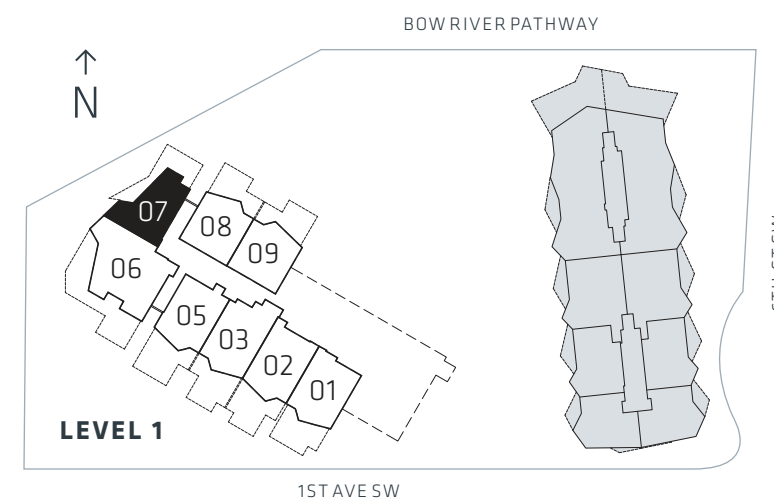

MAJESTIC VILLA

SUITE 107

2 BEDROOM & DEN

ENCLOSED AREA	OUTDOOR SPACE	TOTAL AREA
2,106 SF	632 SF	2,738 SF
1,124 SF (Lower Floor)		
982 SF (Upper Floor)		

LEVEL 1