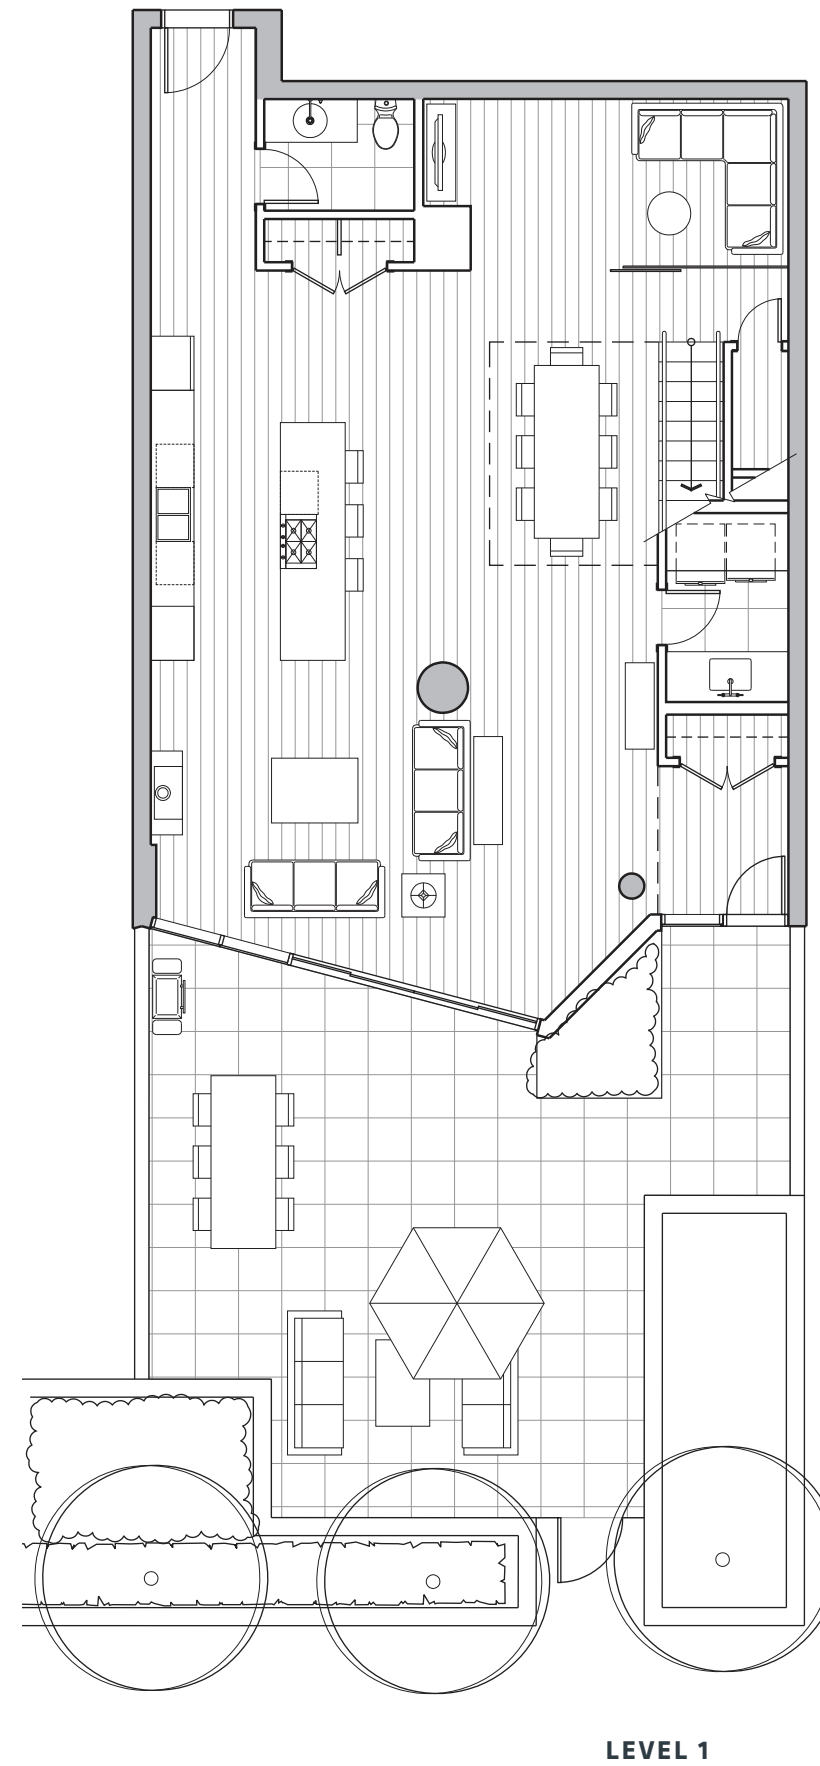

# MAJESTIC VILLA

## SUITE 101

2 BEDROOM & DEN

ENCLOSED AREA	OUTDOOR SPACE	TOTAL AREA
2,345 SF	635 SF	2,980 SF
1,231 SF (Lower Floor)		
1,114 SF (Upper Floor)		

LEVEL 1

LEVEL 2

## SUITE 102

2 BEDROOM & DEN

ENCLOSED AREA	OUTDOOR SPACE	TOTAL AREA
2,293 SF	656 SF	2,949 SF
1,217 SF (Lower Floor)		
1,076 SF (Upper Floor)		

LEVEL 1

LEVEL 2