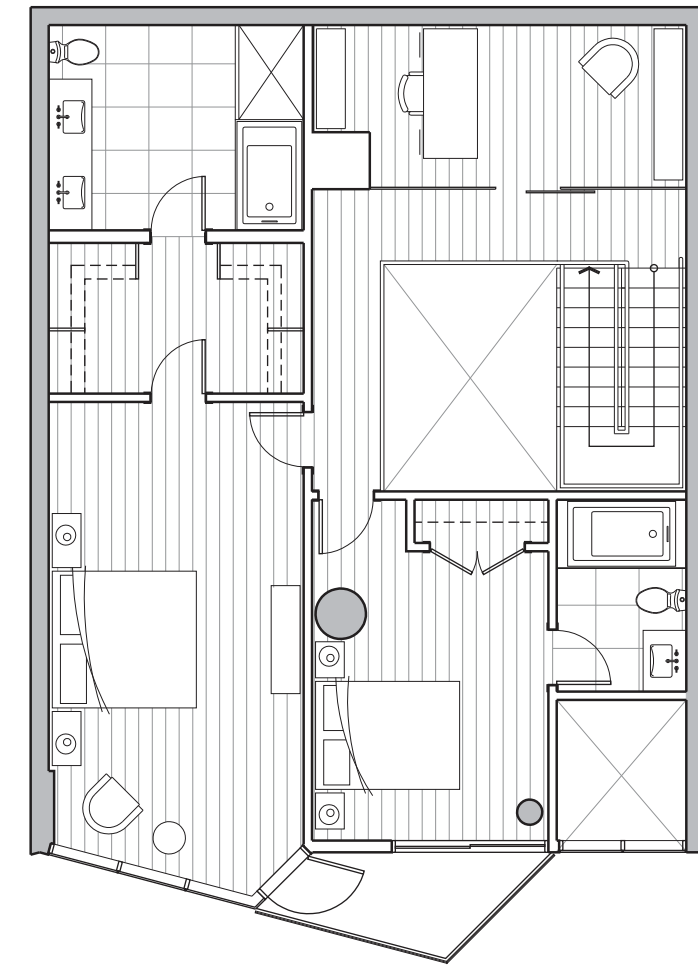

## SUITE 101

2 BEDROOM & DEN

ENCLOSED AREA	OUTDOOR SPACE	TOTAL AREA
2,345 SF	635 SF	2,980 SF
1,231 SF (Lower Floor)		
1,114 SF (Upper Floor)		

LEVEL 1

LEVEL 2

# MAJESTIC VILLA

## SUITE 102

2 BEDROOM & DEN

ENCLOSED AREA	OUTDOOR SPACE	TOTAL AREA
2,293 SF	656 SF	2,949 SF
1,217 SF (Lower Floor)		
1,076 SF (Upper Floor)		

LEVEL 1

LEVEL 2

## SUITE 103

**2 BEDROOM & FAMILY & DEN**

ENCLOSED AREA	OUTDOOR SPACE	TOTAL AREA
2,573 SF	672 SF	3,245 SF
1,375 SF (Lower Floor)		
1,198 SF (Upper Floor)		

**LEVEL 1**

**LEVEL 2**