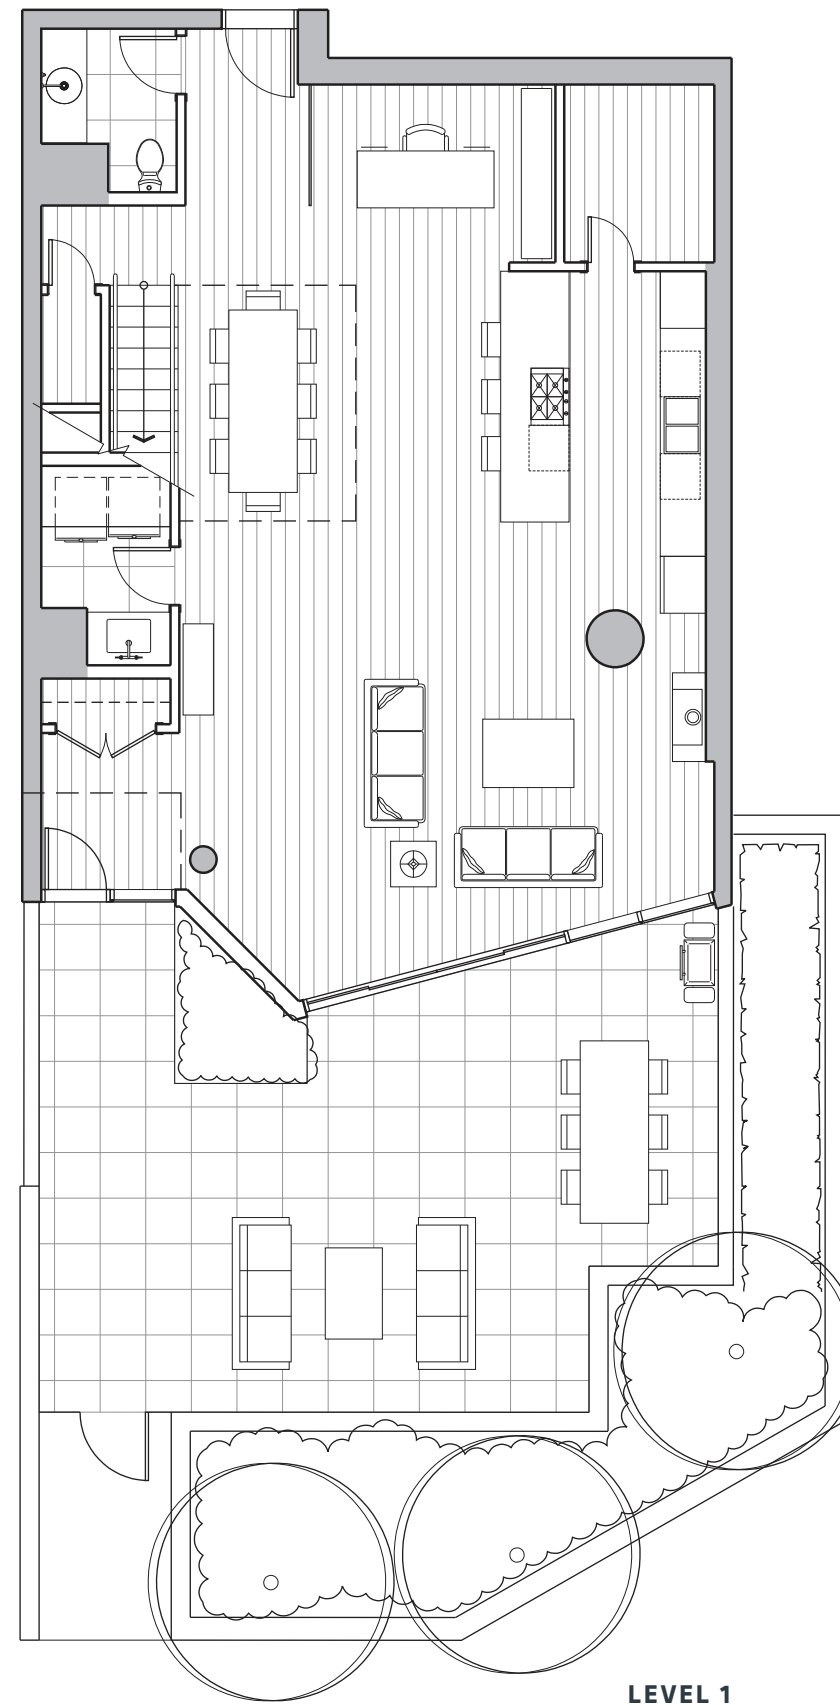

# MAJESTIC VILLA

## SUITE 101

2 BEDROOM & DEN

ENCLOSED AREA	OUTDOOR SPACE	TOTAL AREA
2,345 SF	635 SF	2,980 SF
1,231 SF (Lower Floor)		
1,114 SF (Upper Floor)		

LEVEL 1

LEVEL 2

## SUITE 102

2 BEDROOM & DEN

ENCLOSED AREA	OUTDOOR SPACE	TOTAL AREA
2,293 SF	656 SF	2,949 SF
1,217 SF (Lower Floor)		
1,076 SF (Upper Floor)		

LEVEL 1

LEVEL 2