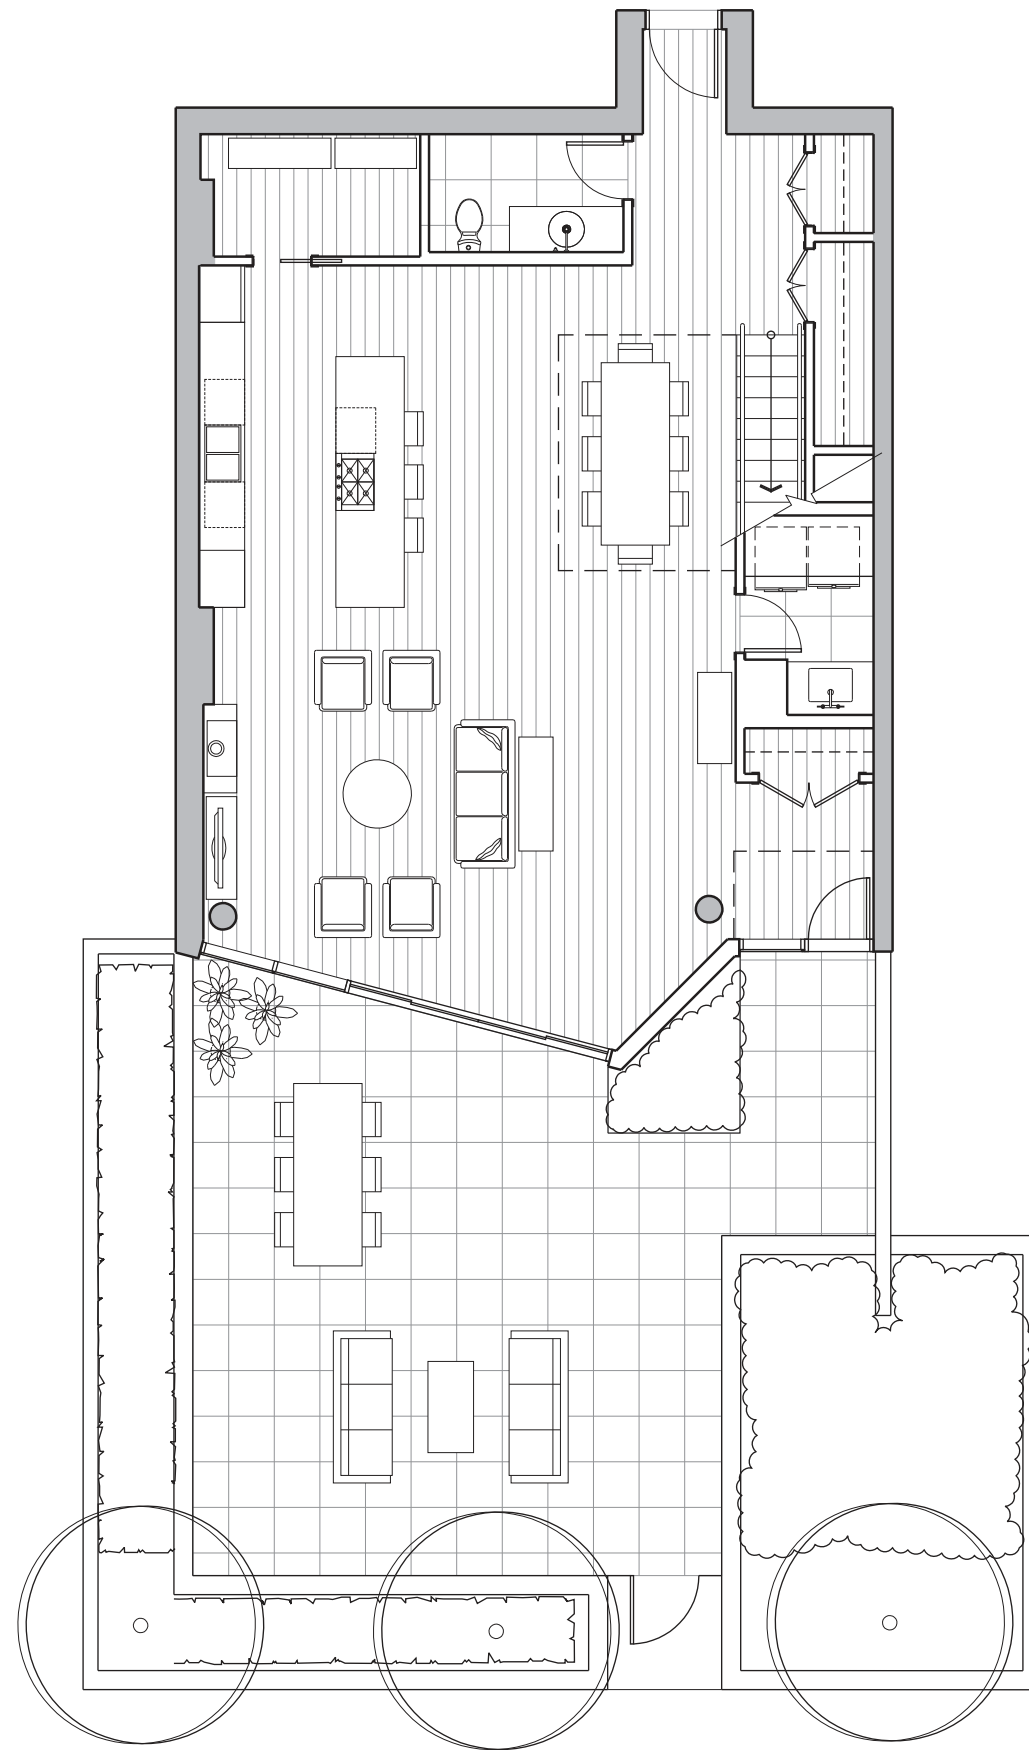

MAJESTIC VILLA

SUITE 105

2 BEDROOM

ENCLOSED AREA	OUTDOOR SPACE	TOTAL AREA
2,328 SF	703 SF	3,031 SF
1,242 SF (Lower Floor)		
1,086 SF (Upper Floor)		

LEVEL 2