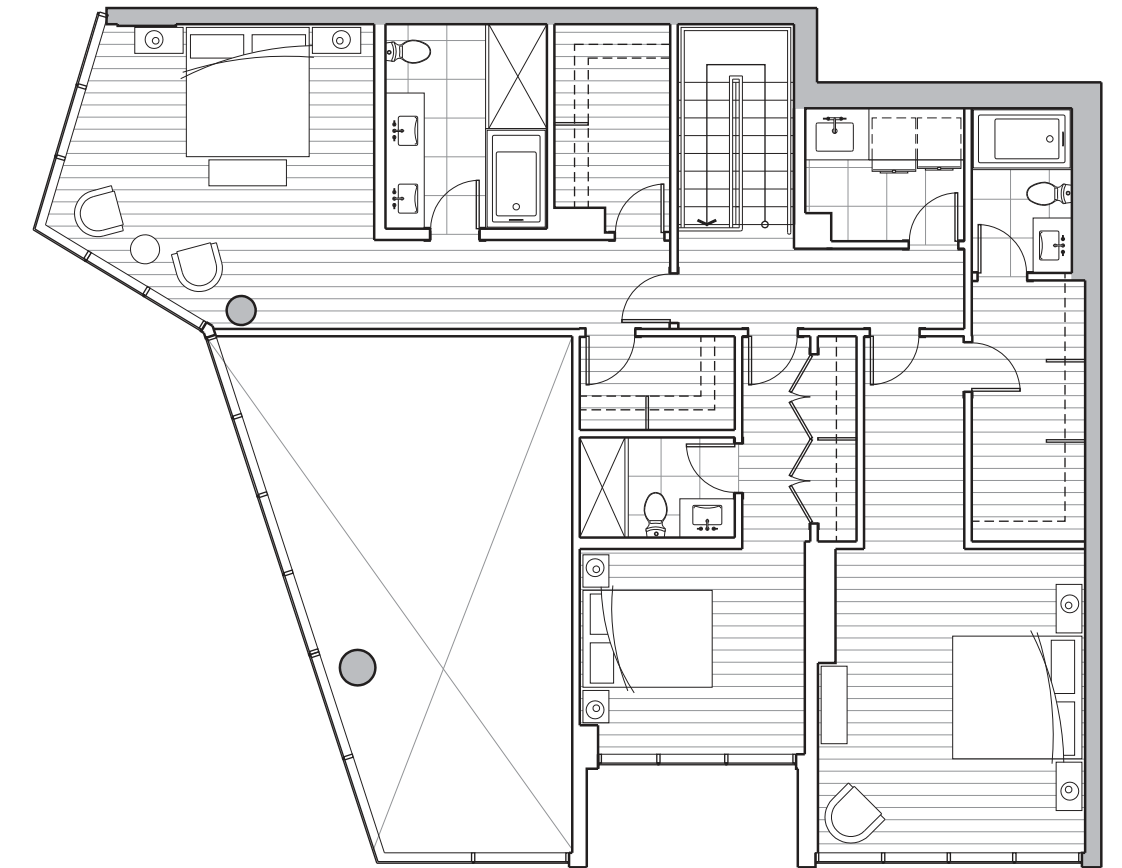

## SUITE 105

**2 BEDROOM**

ENCLOSED AREA	OUTDOOR SPACE	TOTAL AREA
2,328 SF	703 SF	3,031 SF
1,242 SF (Lower Floor)		
1,086 SF (Upper Floor)		

**LEVEL 2**

## SUITE 106

4 BEDROOM & FAMILY & DEN

ENCLOSED AREA	OUTDOOR SPACE	TOTAL AREA
3,419 SF	970 SF	4,389 SF
1,925 SF (Lower Floor)		
1,494 SF (Upper Floor)		

LEVEL 2

LEVEL 1