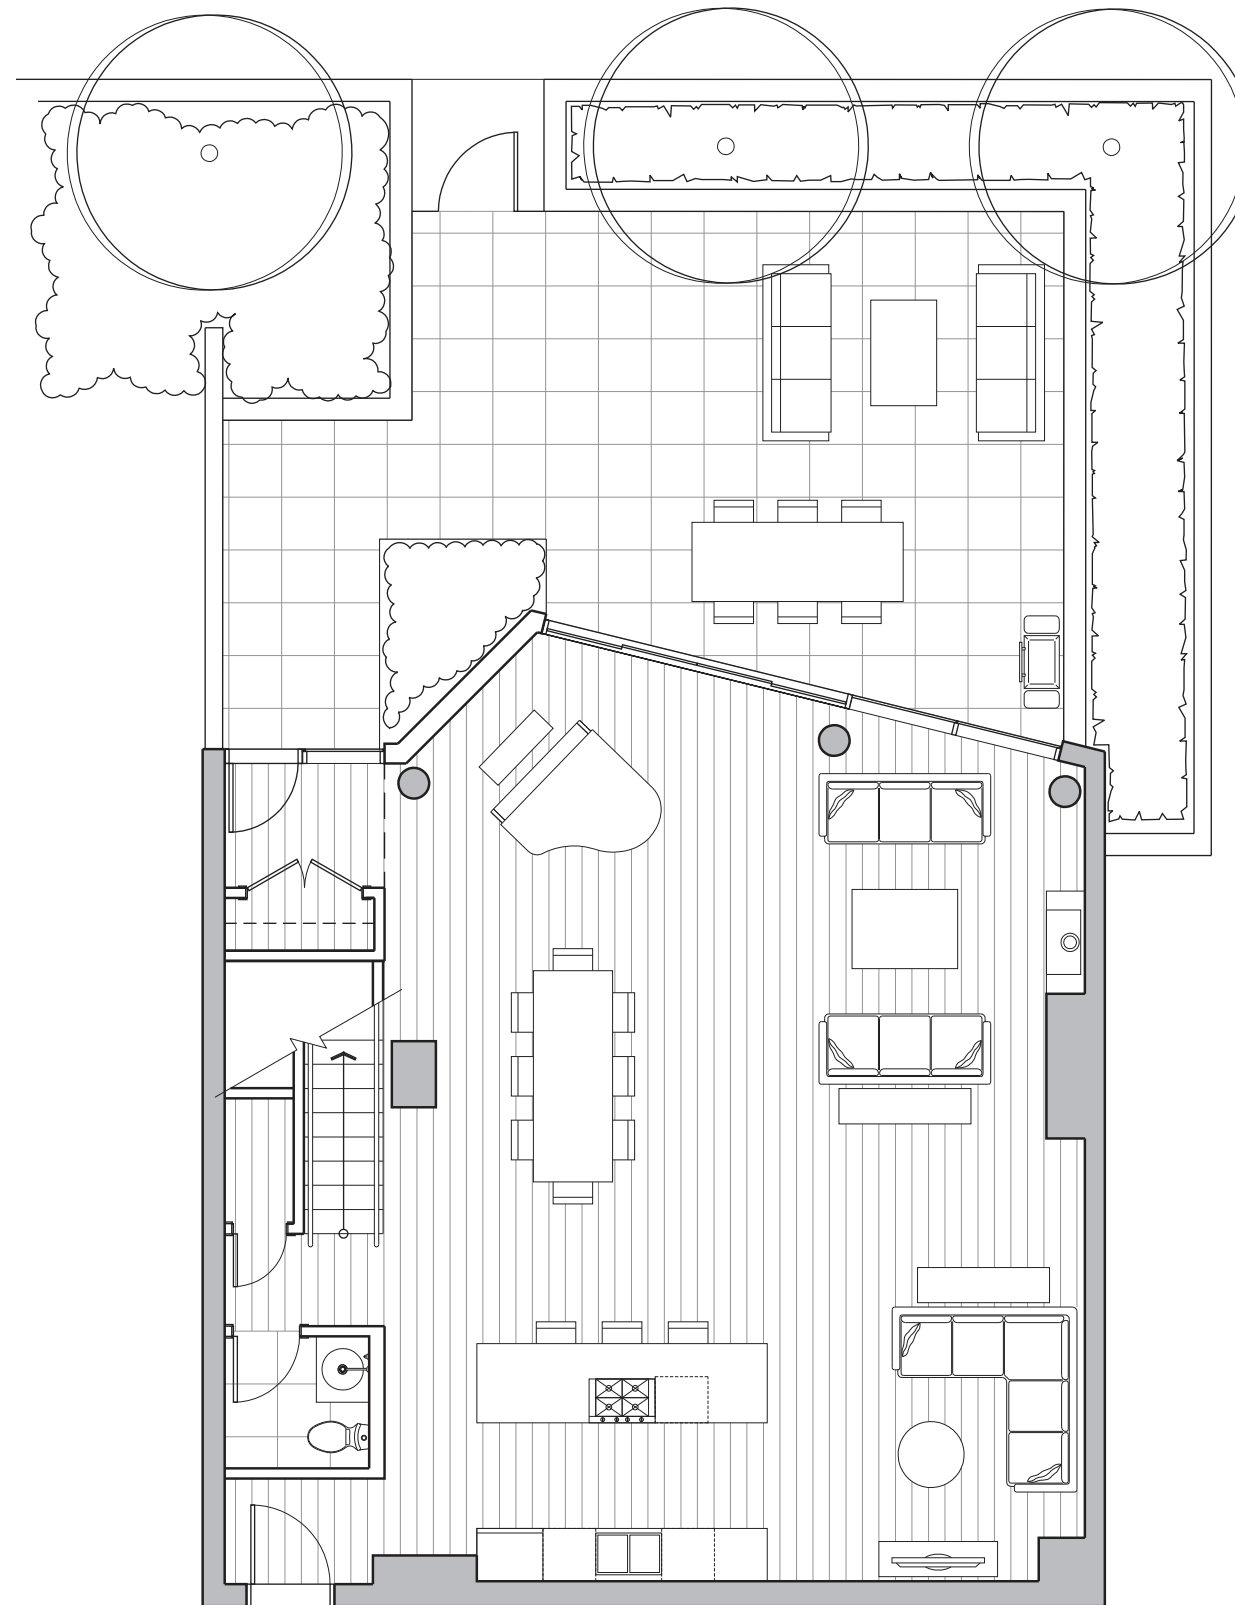

MAJESTIC VILLA

SUITE 109

2 BEDROOM & FAMILY & DEN

ENCLOSED AREA	OUTDOOR SPACE	TOTAL AREA
2,250 SF	601 SF	2,851 SF
1,168 SF (Lower Floor)		
1,082 SF (Upper Floor)		

LEVEL 1