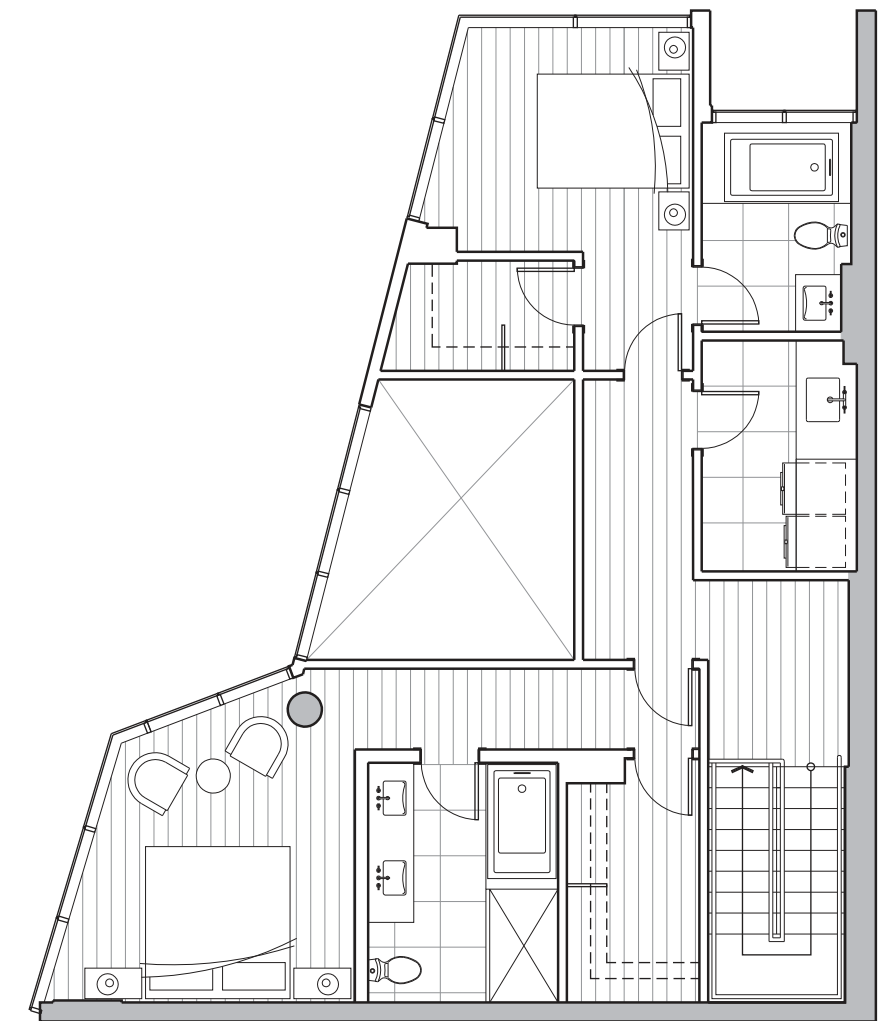

## SUITE 106

4 BEDROOM & FAMILY & DEN

ENCLOSED AREA	OUTDOOR SPACE	TOTAL AREA
3,419 SF	970 SF	4,389 SF
1,925 SF (Lower Floor)		
1,494 SF (Upper Floor)		

LEVEL 2

LEVEL 1

# MAJESTIC VILLA

## SUITE 107

**2 BEDROOM & DEN**

ENCLOSED AREA	OUTDOOR SPACE	TOTAL AREA
2,106 SF	632 SF	2,738 SF
1,124 SF (Lower Floor)		
982 SF (Upper Floor)		

**LEVEL 1**

**LEVEL 2**