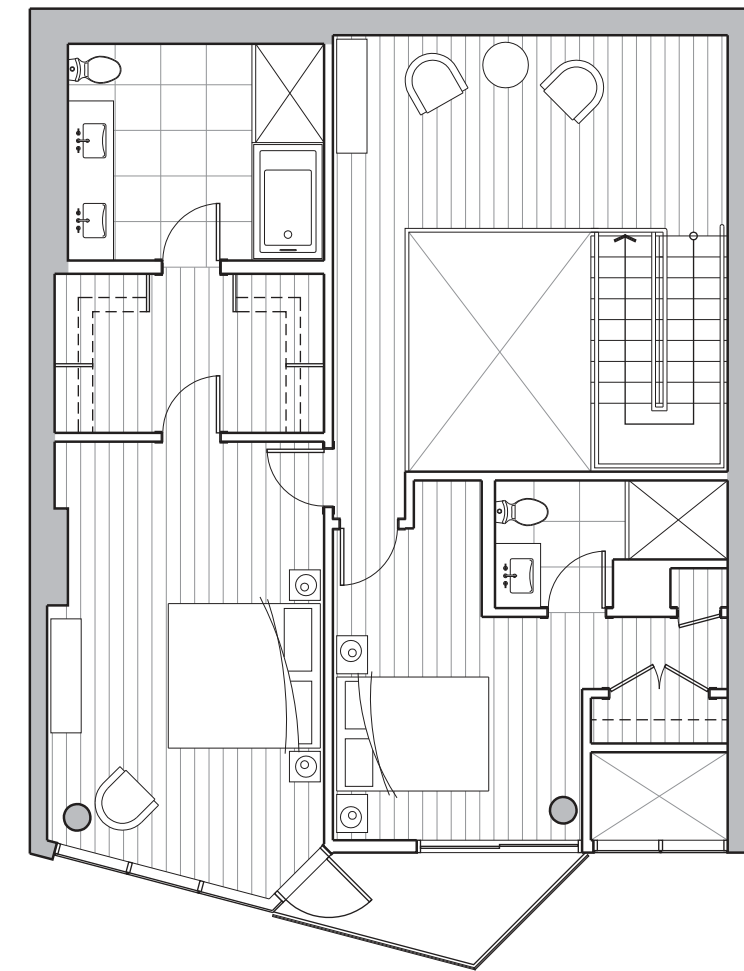

## SUITE 103

**2 BEDROOM & FAMILY & DEN**

ENCLOSED AREA	OUTDOOR SPACE	TOTAL AREA
2,573 SF	672 SF	3,245 SF
1,375 SF (Lower Floor)		
1,198 SF (Upper Floor)		

**LEVEL 1**

**LEVEL 2**

## SUITE 105

**2 BEDROOM**

ENCLOSED AREA	OUTDOOR SPACE	TOTAL AREA
2,328 SF	703 SF	3,031 SF
1,242 SF (Lower Floor)		
1,086 SF (Upper Floor)		

**LEVEL 2**