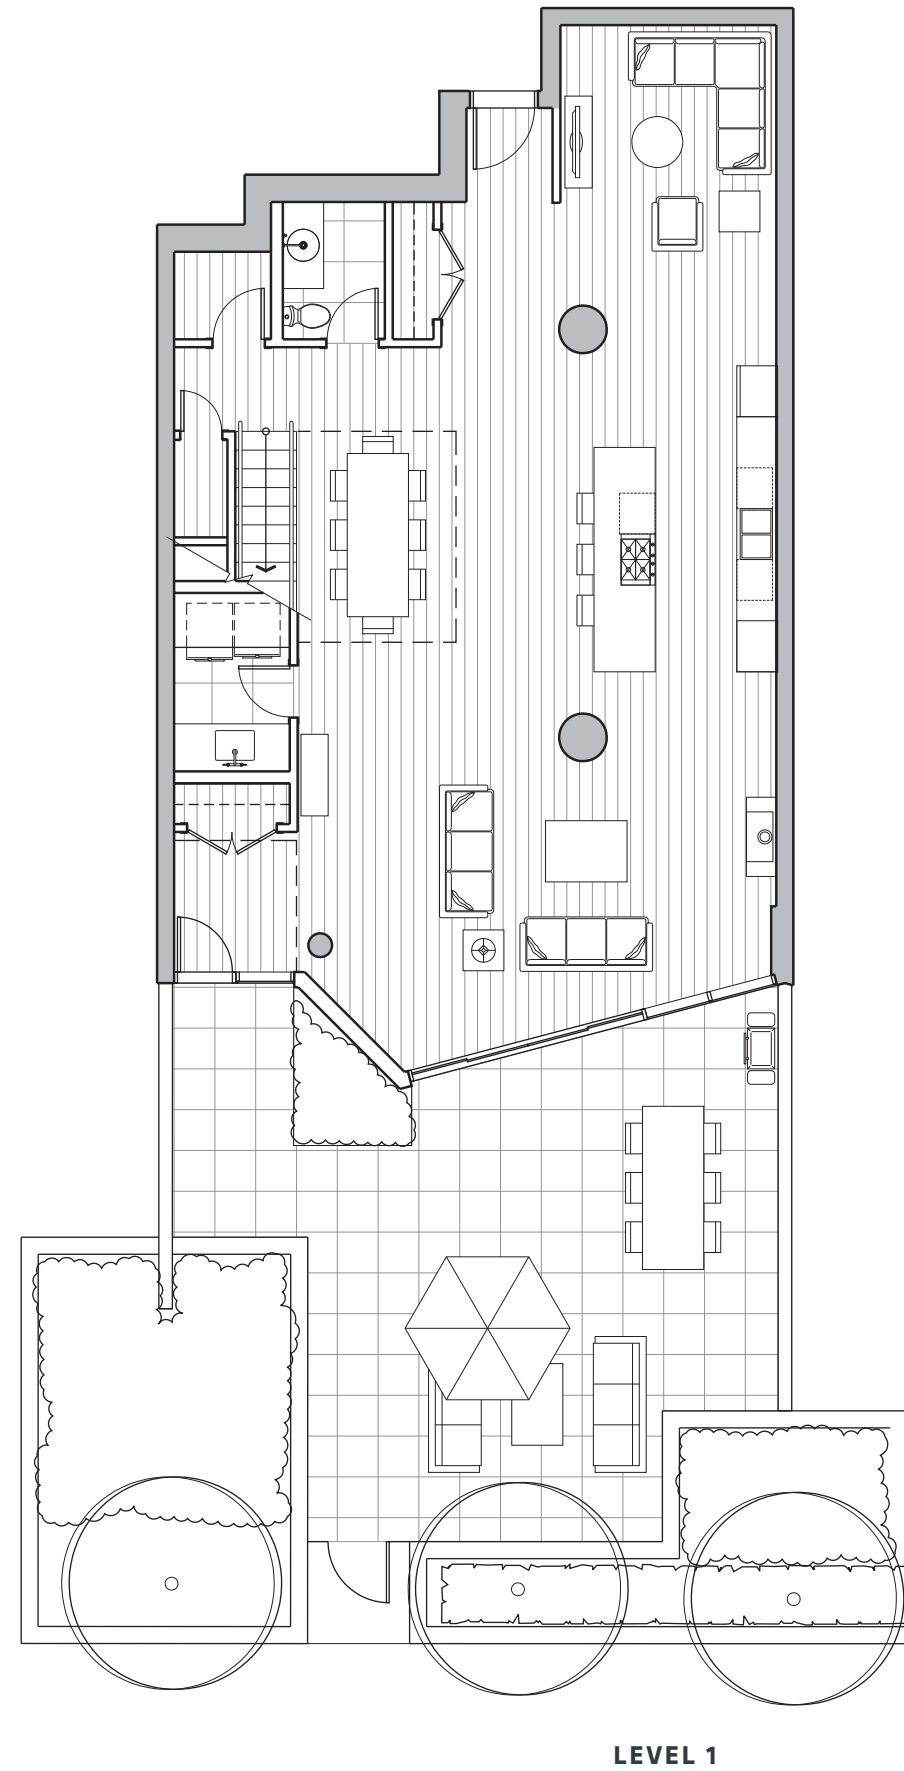

## SUITE 101

2 BEDROOM & DEN

ENCLOSED AREA	OUTDOOR SPACE	TOTAL AREA
2,345 SF	635 SF	2,980 SF
1,231 SF (Lower Floor)		
1,114 SF (Upper Floor)		

LEVEL 1

LEVEL 2

## SUITE 102

2 BEDROOM & DEN

ENCLOSED AREA	OUTDOOR SPACE	TOTAL AREA
2,293 SF	656 SF	2,949 SF
1,217 SF (Lower Floor)		
1,076 SF (Upper Floor)		

LEVEL 1

LEVEL 2

# MAJESTIC VILLA

## SUITE 103

**2 BEDROOM & FAMILY & DEN**

ENCLOSED AREA	OUTDOOR SPACE	TOTAL AREA
2,573 SF	672 SF	3,245 SF
1,375 SF (Lower Floor)		
1,198 SF (Upper Floor)		

**LEVEL 1**

**LEVEL 2**