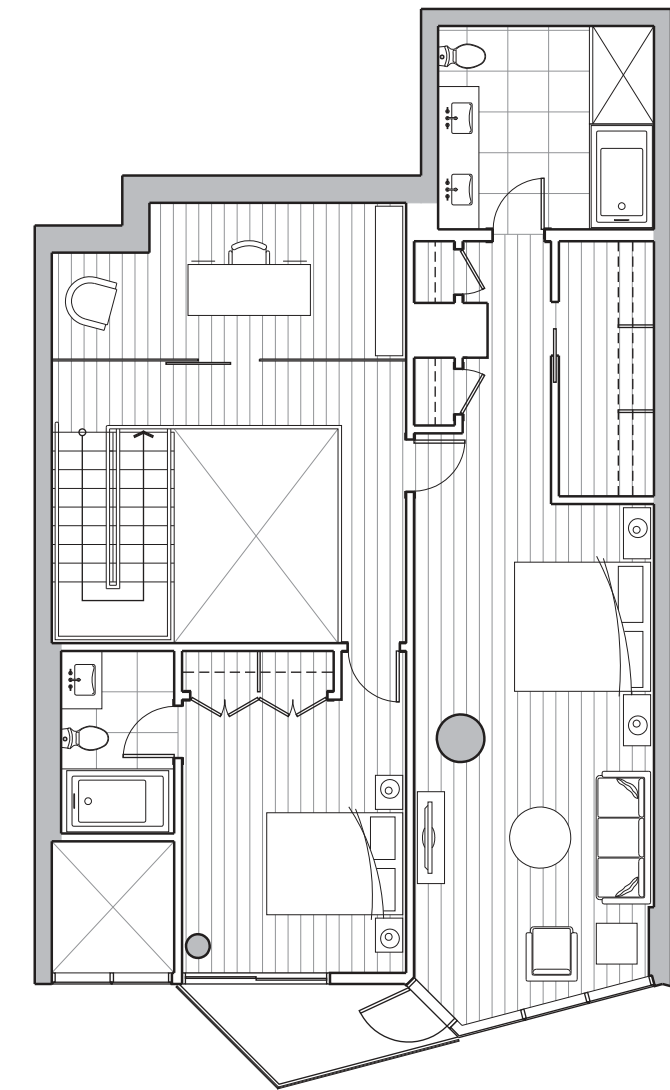

## SUITE 102

2 BEDROOM & DEN

ENCLOSED AREA	OUTDOOR SPACE	TOTAL AREA
2,293 SF	656 SF	2,949 SF
1,217 SF (Lower Floor)		
1,076 SF (Upper Floor)		

LEVEL 1

LEVEL 2

# MAJESTIC VILLA

## SUITE 103

**2 BEDROOM & FAMILY & DEN**

ENCLOSED AREA	OUTDOOR SPACE	TOTAL AREA
2,573 SF	672 SF	3,245 SF
1,375 SF (Lower Floor)		
1,198 SF (Upper Floor)		

**LEVEL 1**

**LEVEL 2**