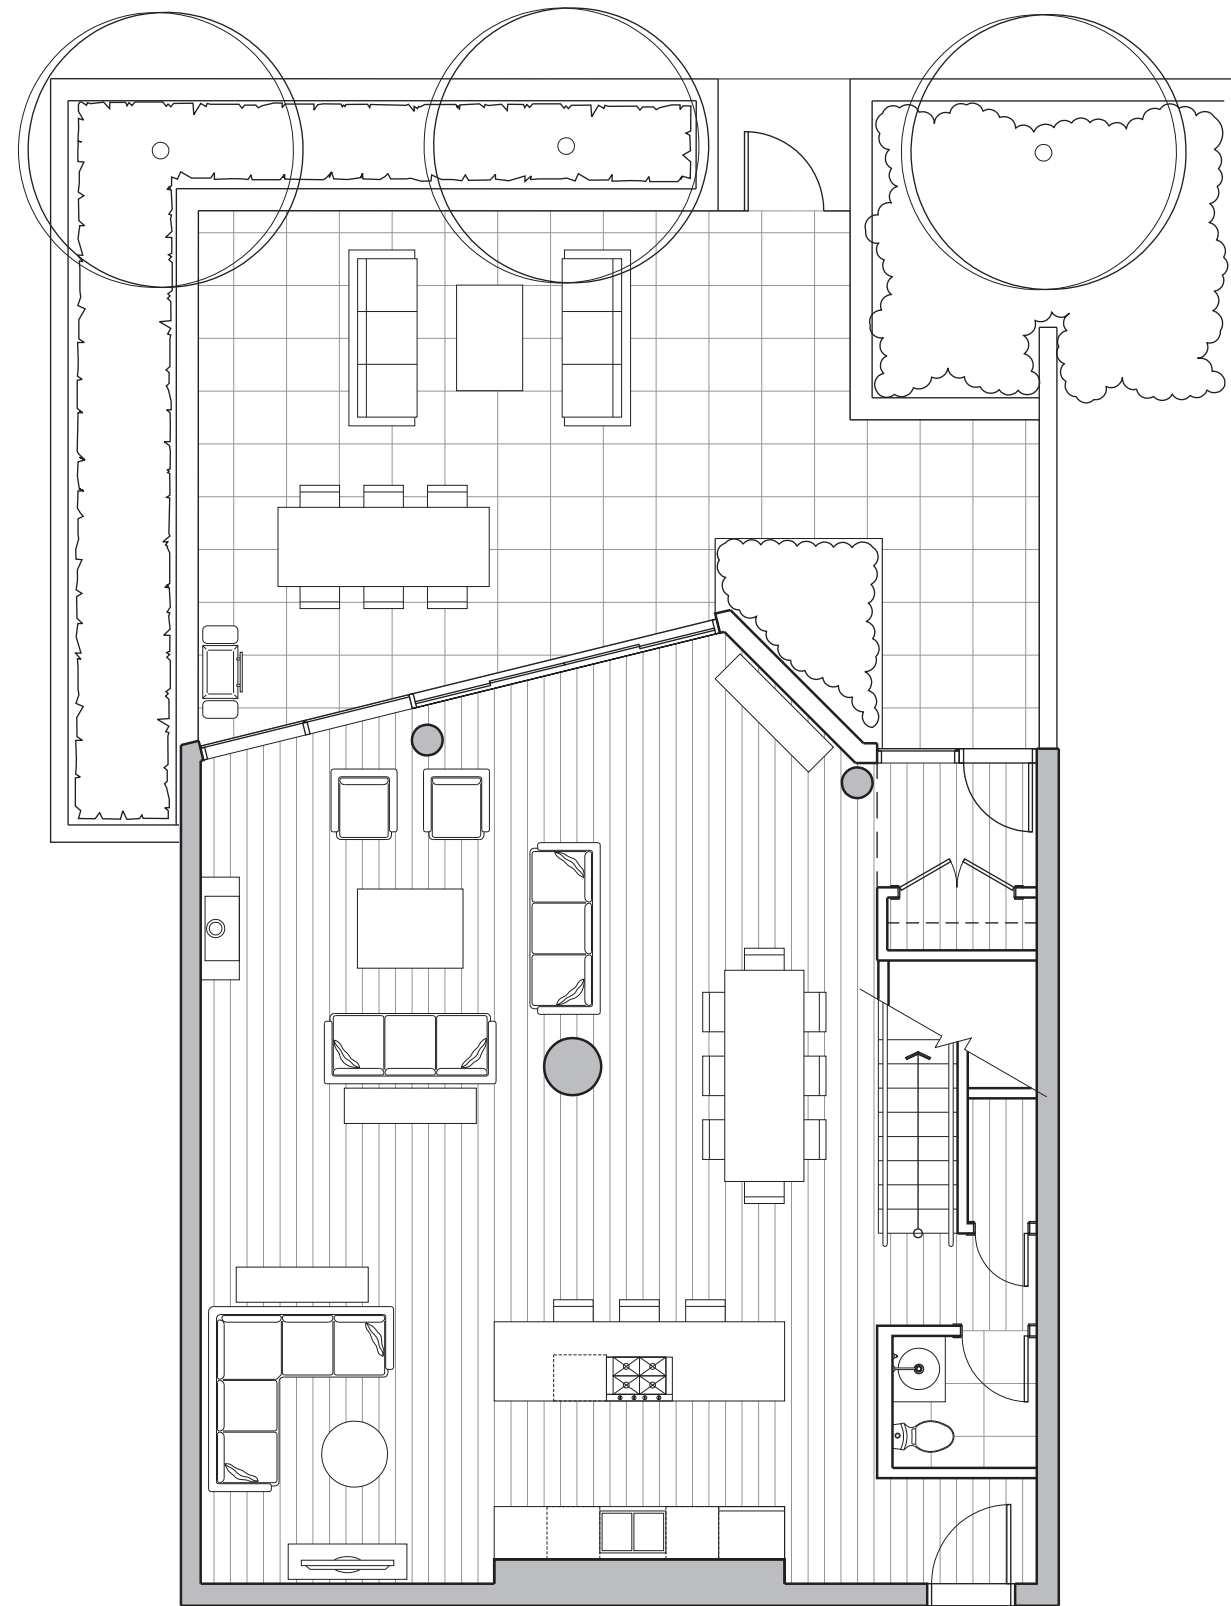

MAJESTIC VILLA

SUITE 108

2 BEDROOM & FAMILY & DEN

ENCLOSED AREA	OUTDOOR SPACE	TOTAL AREA
2,223 SF	806 SF	3,029 SF
1,138 SF (Lower Floor)		
1,085 SF (Upper Floor)		

LEVEL 1