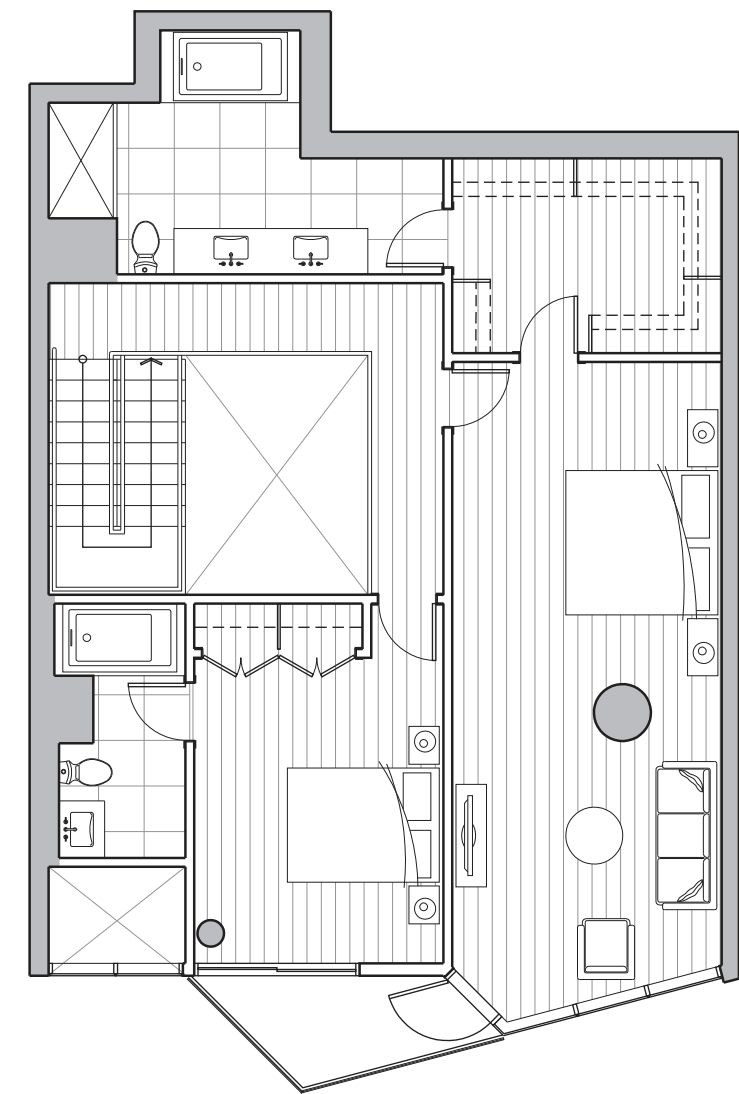

# MAJESTIC VILLA

## SUITE 101

2 BEDROOM & DEN

ENCLOSED AREA	OUTDOOR SPACE	TOTAL AREA
2,345 SF	635 SF	2,980 SF
1,231 SF (Lower Floor)		
1,114 SF (Upper Floor)		

LEVEL 1

LEVEL 2

## SUITE 102

2 BEDROOM & DEN

ENCLOSED AREA	OUTDOOR SPACE	TOTAL AREA
2,293 SF	656 SF	2,949 SF
1,217 SF (Lower Floor)		
1,076 SF (Upper Floor)		

LEVEL 1

LEVEL 2