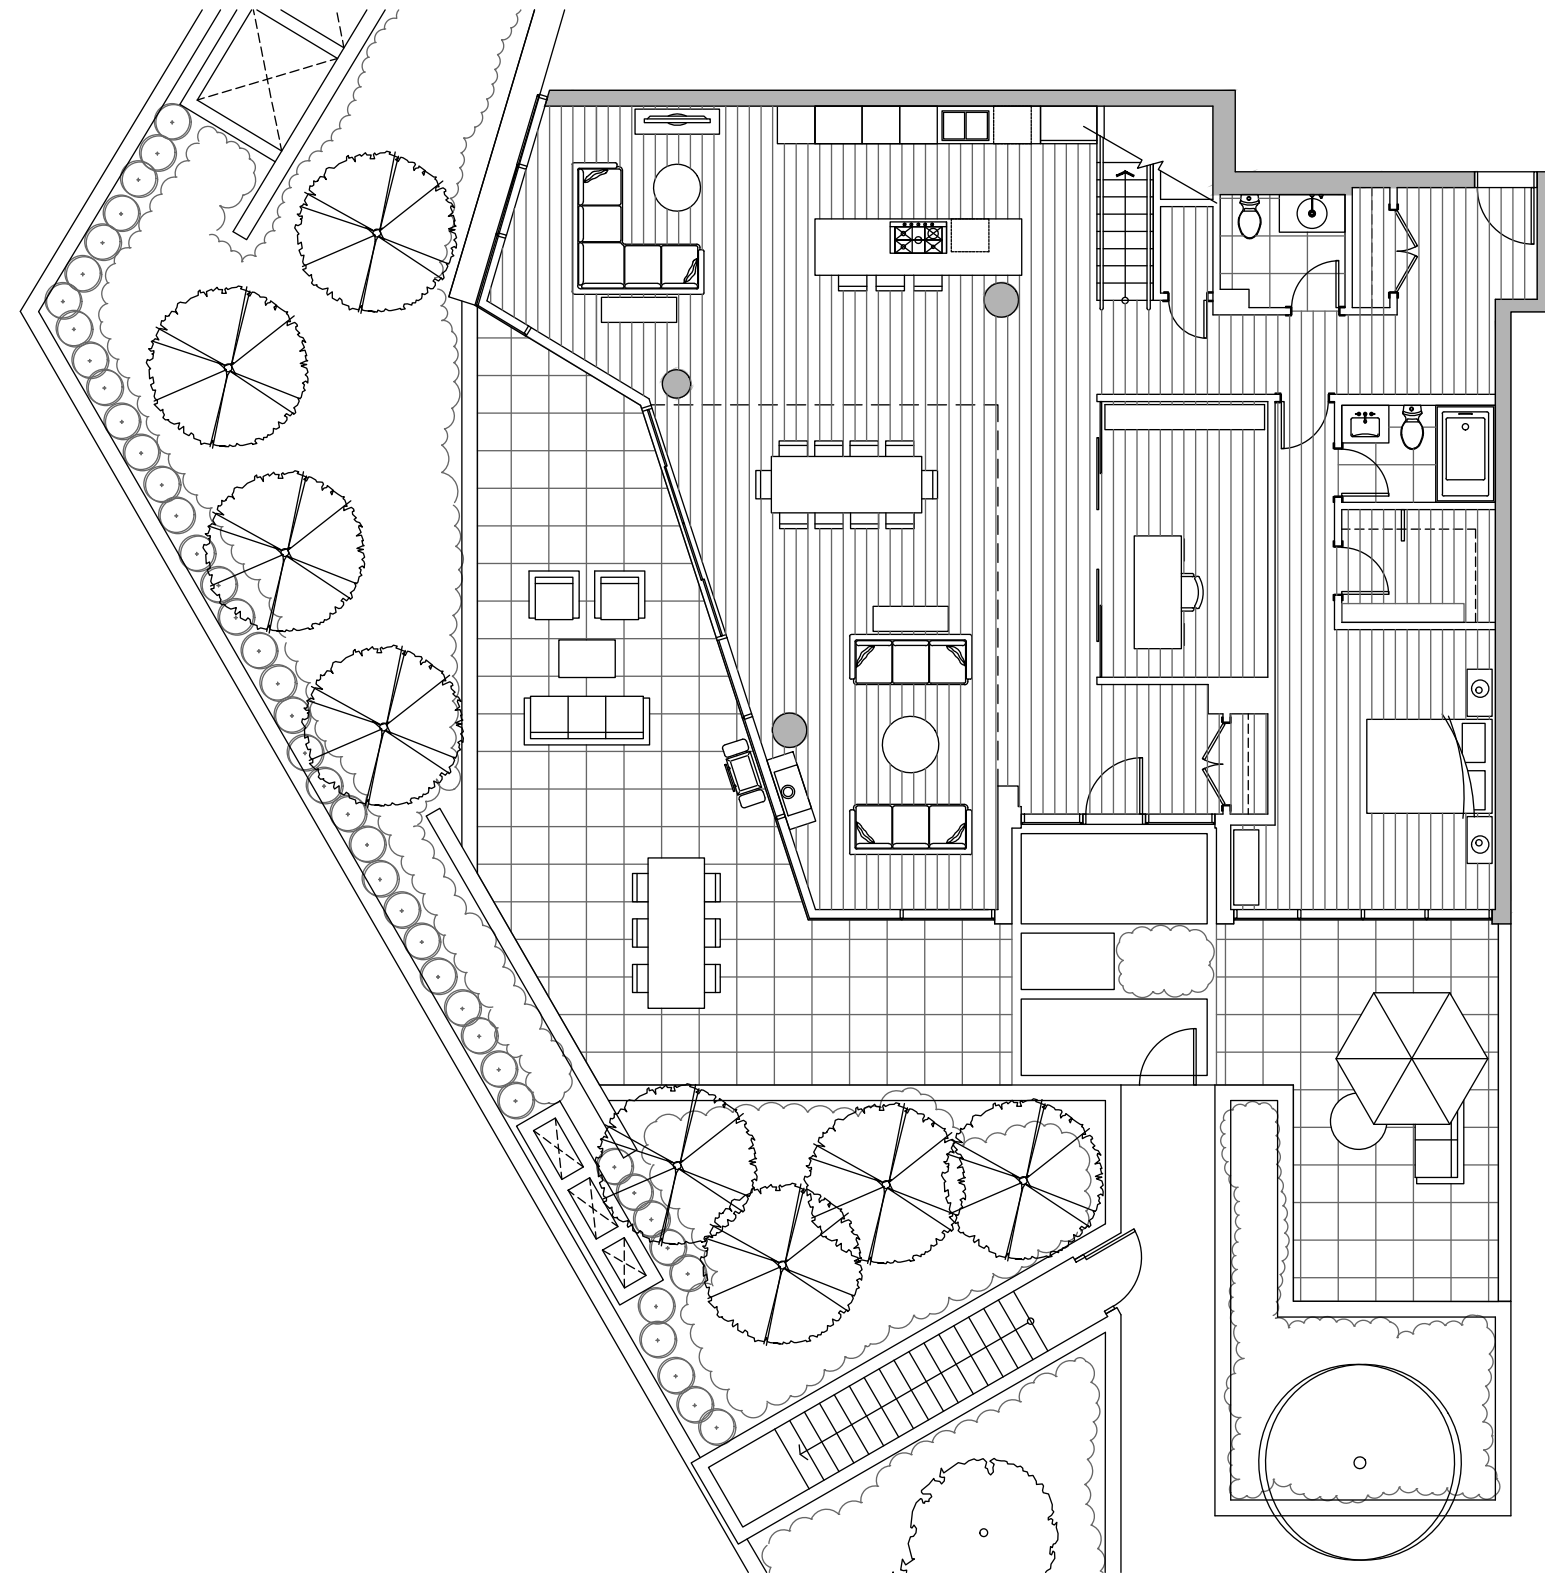

## SUITE 105

**2 BEDROOM**

ENCLOSED AREA	OUTDOOR SPACE	TOTAL AREA
2,328 SF	703 SF	3,031 SF
1,242 SF (Lower Floor)		
1,086 SF (Upper Floor)		

**LEVEL 2**

## SUITE 106

4 BEDROOM & FAMILY & DEN

ENCLOSED AREA	OUTDOOR SPACE	TOTAL AREA
3,419 SF	970 SF	4,389 SF
1,925 SF (Lower Floor)		
1,494 SF (Upper Floor)		

LEVEL 2

LEVEL 1