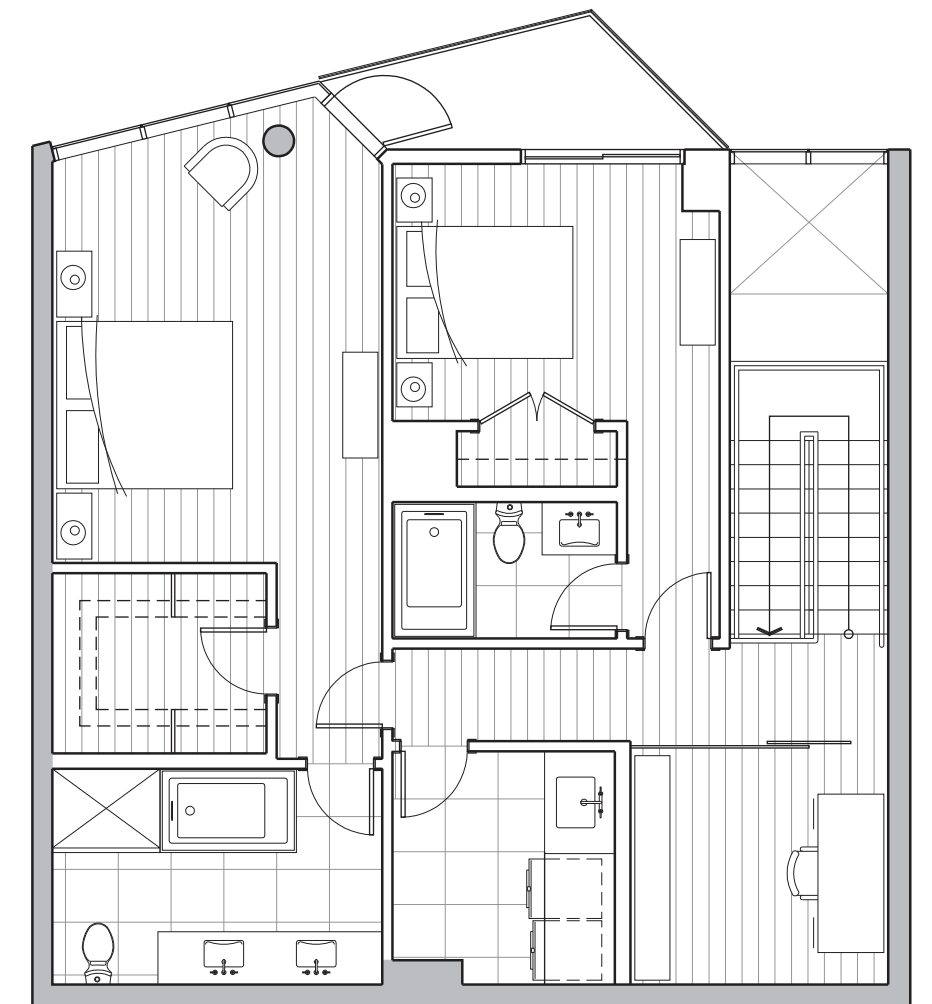

# MAJESTIC VILLA

## SUITE 108

**2 BEDROOM & FAMILY & DEN**

ENCLOSED AREA	OUTDOOR SPACE	TOTAL AREA
2,223 SF	806 SF	3,029 SF
1,138 SF (Lower Floor)		
1,085 SF (Upper Floor)		

**LEVEL 1**

**LEVEL 2**